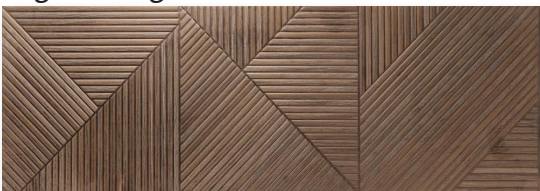

## AVAILABLE COLORS

12"x36"

*Angles Cerezo*

*Linear Cerezo*

*Angles Fresno*

*Linear Fresno*

*Angles Haya*

*Linear Haya*

*Angles Nordica*

*Linear Nordica*

*Angles Roble*

*Linear Roble*

*Angles Wengue*

*Linear Wengue*

**Angles Cerezo | 12"x36"**

**Linear Cerezo | 12"x36"**

**Linear Fresno | 12"x36"**

*Angles Haya | 12"x36"*

**Linear Haya | 12"x36"**

**Angles Nordica | 12"x36"**

*Linear Nordica | 12"x36"*

**Angles Roble | 12"x36"**

**Linear Roble | 12"x36"**

PHOTOGRAPHY  
ALL ABOUT YVES